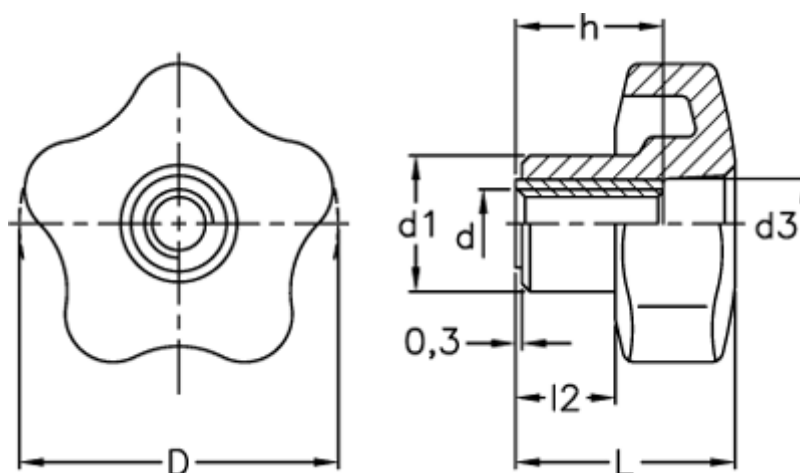

Article number: 2302069957

Description: E+G Lobe knob
VCT.50 FP-M10

Measures

D	= 50
d1	= 19
d3	= 15
d 6H	= M10
h	= 20
L	= 32.0
l2	= 14